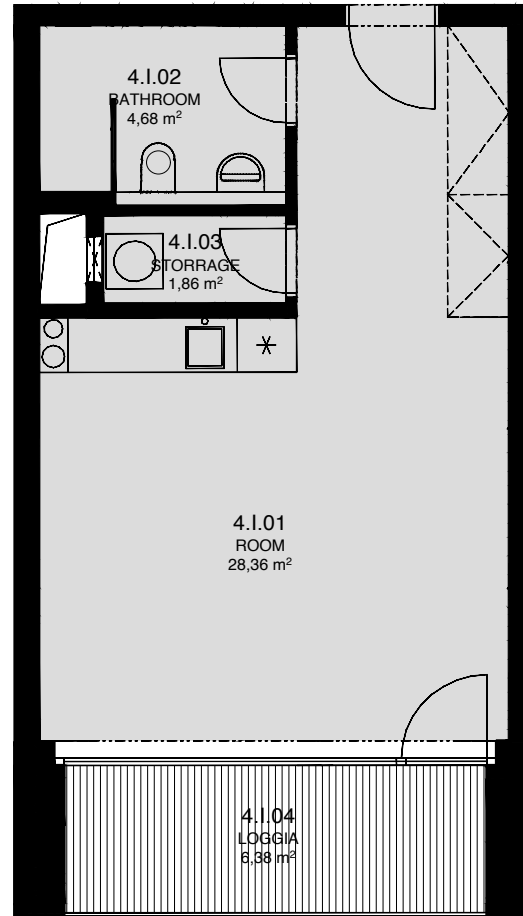

LIGHTHOUSE

Královopolská 139, Brno - Žabovřesky

4.1
TOTAL AREA: 43,80 m²

R.N.	ROOM NAME	AREA [m ²]
01	ROOM	28,36
02	BATHROOM	4,68
03	STORAGE	1,93
04	LOGGIA	6,38

Total floor area of the unit: 37,40 m²

The total floor area of the unit is given according to the Government Regulation No.366/2013 Coll. The equipment and facilities shown are only illustrative. Standard equipment is determined by the text of the concluded contract, which includes an annex with a description of the standard equipment. The indicated areas and areas are only indicative. The Seller reserves the right to change.