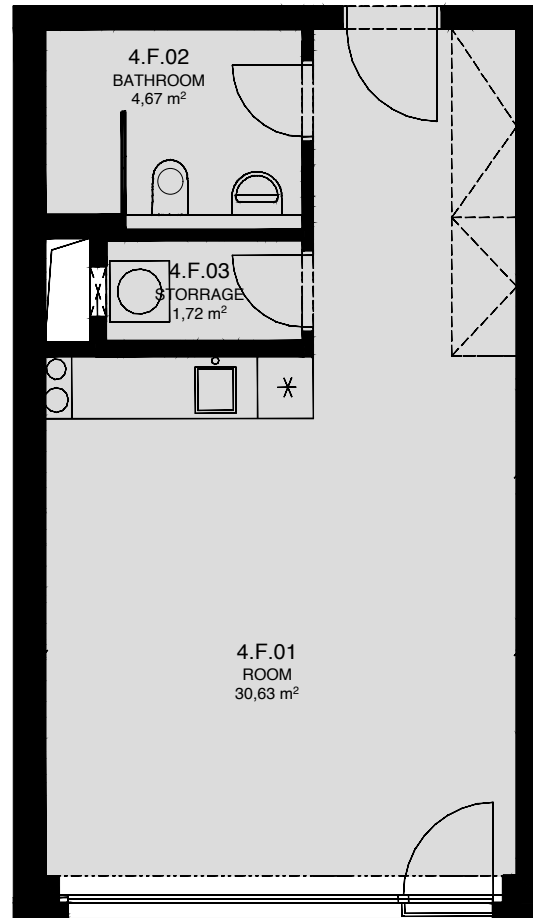

LIGHTHOUSE

Královopolská 139, Brno - Žabovřesky

TOTAL AREA: **4.F**
39,90 m²

R.N.	ROOM NAME	AREA [m ²]
01	ROOM	30,63
02	BATHROOM	4,67
03	STORAGE	1,72

Total floor area of the unit: 39,90 m²

The total floor area of the unit is given according to the Government Regulation No.366/2013 Coll. The equipment and facilities shown are only illustrative. Standard equipment is determined by the text of the concluded contract, which includes an annex with a description of the standard equipment. The indicated areas and areas are only indicative. The Seller reserves the right to change.