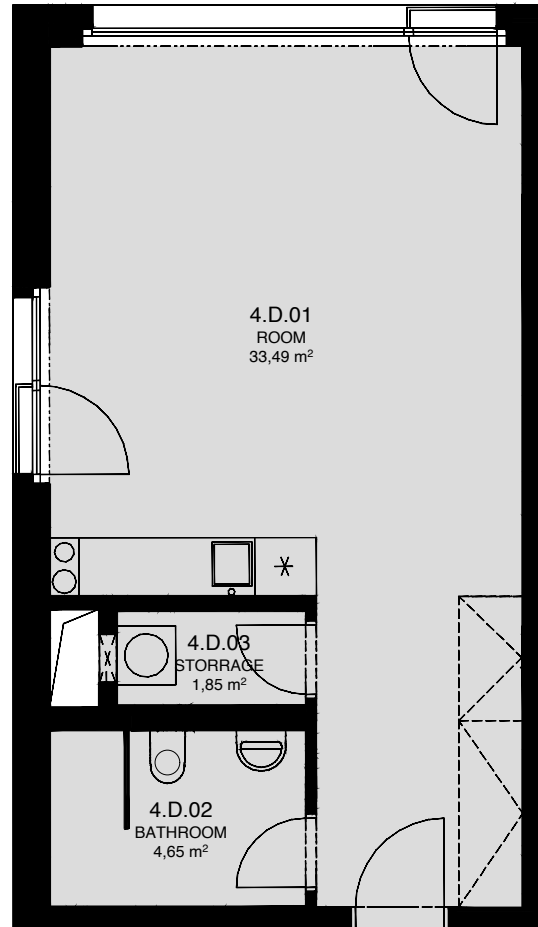

# LIGHTHOUSE

Královopolská 139, Brno - Žabovřesky

4.D  
TOTAL AREA: 42,40 m<sup>2</sup>

R.N.	ROOM NAME	AREA [m <sup>2</sup> ]
01	ROOM	33,49
02	BATHROOM	4,65
03	STORAGE	1,86

Total floor area of the unit: 42,40 m<sup>2</sup>

The total floor area of the unit is given according to the Government Regulation No.366/2013 Coll. The equipment and facilities shown are only illustrative. Standard equipment is determined by the text of the concluded contract, which includes an annex with a description of the standard equipment. The indicated areas and areas are only indicative. The Seller reserves the right to change.