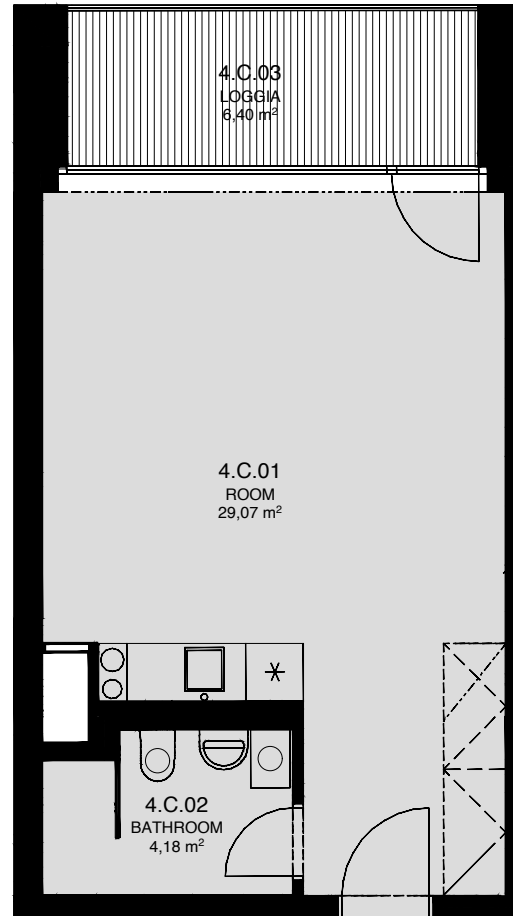

LIGHTHOUSE

Královopolská 139, Brno - Žabovřesky

4.C
TOTAL AREA: 41,60 m²

R.N.	ROOM NAME	AREA [m ²]
01	ROOM	29,07
02	BATHROOM	4,18
03	LOGGIA	6,40

Total floor area of the unit: 35,20 m²

The total floor area of the unit is given according to the Government Regulation No.366/2013 Coll. The equipment and facilities shown are only illustrative. Standard equipment is determined by the text of the concluded contract, which includes an annex with a description of the standard equipment. The indicated areas and areas are only indicative. The Seller reserves the right to change.