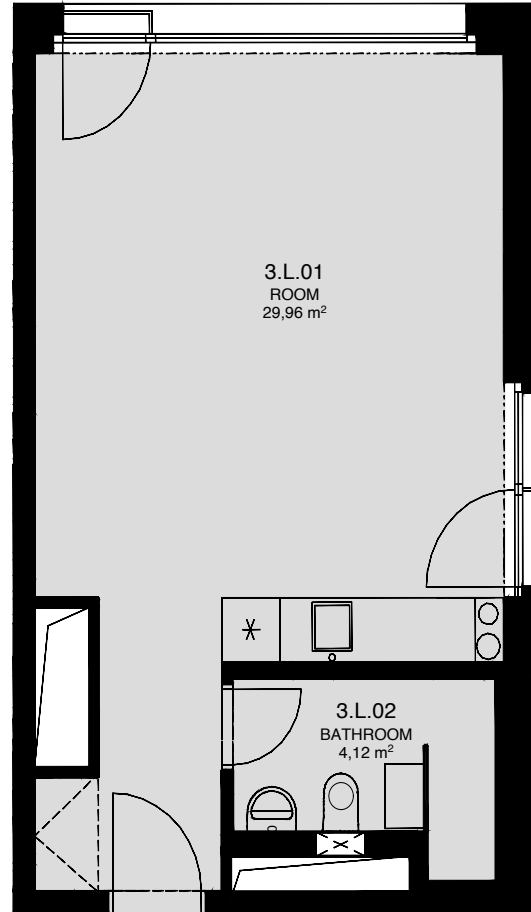

LIGHTHOUSE

Královopolská 139, Brno - Žabovřesky

3.L
TOTAL AREA: 37,50 m²

R.N.	ROOM NAME	AREA [m ²]
01	ROOM	29,96
02	BATHROOM	4,12

Total floor area of the unit: 37,50 m²

The total floor area of the unit is given according to the Government Regulation No.366/2013 Coll. The equipment and facilities shown are only illustrative. Standard equipment is determined by the text of the concluded contract, which includes an annex with a description of the standard equipment. The indicated areas and areas are only indicative. The Seller reserves the right to change.