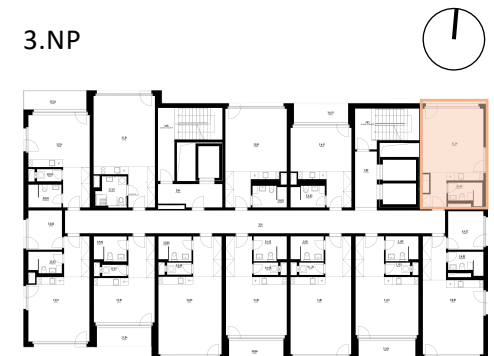

LIGHTHOUSE

Královopolská 139, Brno - Žabovřesky

3.L
TOTAL AREA: 37,50 m²

R.N.	ROOM NAME	AREA [m ²]
01	ROOM	29,96
02	BATHROOM	4,12

Total floor area of the unit: 37,50 m²

The total floor area of the unit is given according to the Government Regulation No.366/2013 Coll. The equipment and facilities shown are only illustrative. Standard equipment is determined by the text of the concluded contract, which includes an annex with a description of the standard equipment. The indicated areas and areas are only indicative. The Seller reserves the right to change.