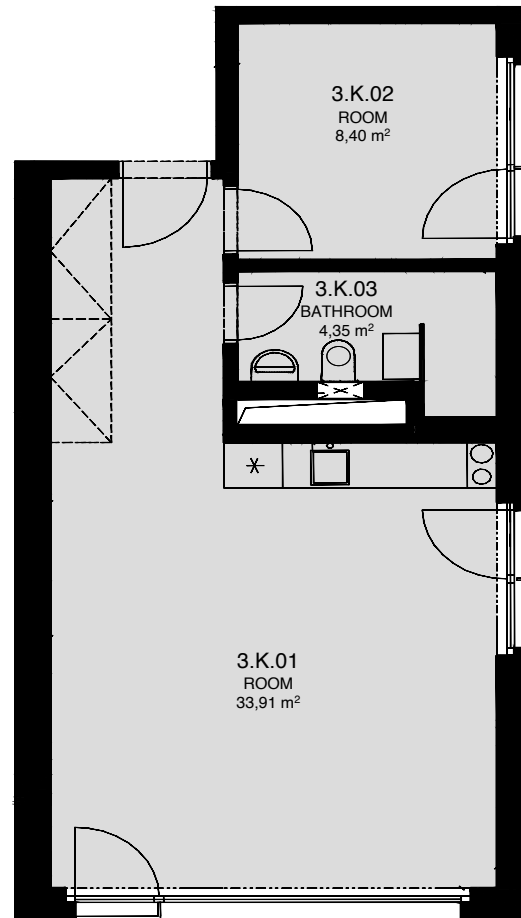

LIGHTHOUSE

Královopolská 139, Brno - Žabovřesky

3.K
TOTAL AREA: 49,80 m²

R.N.	ROOM NAME	AREA [m ²]
01	ROOM	33,91
02	ROOM	8,40
03	BATHROOM	4,35

Total floor area of the unit: 49,80 m²

The total floor area of the unit is given according to the Government Regulation No.366/2013 Coll. The equipment and facilities shown are only illustrative. Standard equipment is determined by the text of the concluded contract, which includes an annex with a description of the standard equipment. The indicated areas and areas are only indicative. The Seller reserves the right to change.