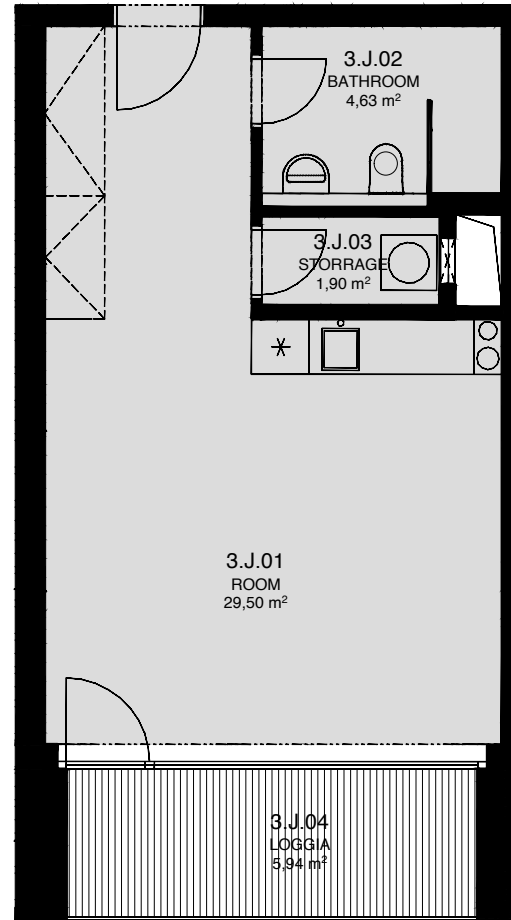

LIGHTHOUSE

Královopolská 139, Brno - Žabovřesky

3.J
TOTAL AREA: 44,50 m²

R.N.	ROOM NAME	AREA [m ²]
01	ROOM	29,50
02	BATHROOM	4,63
03	STORAGE	1,90
04	LOGGIA	5,94

Total floor area of the unit: 38,60 m²

The total floor area of the unit is given according to the Government Regulation No.366/2013 Coll. The equipment and facilities shown are only illustrative. Standard equipment is determined by the text of the concluded contract, which includes an annex with a description of the standard equipment. The indicated areas and areas are only indicative. The Seller reserves the right to change.