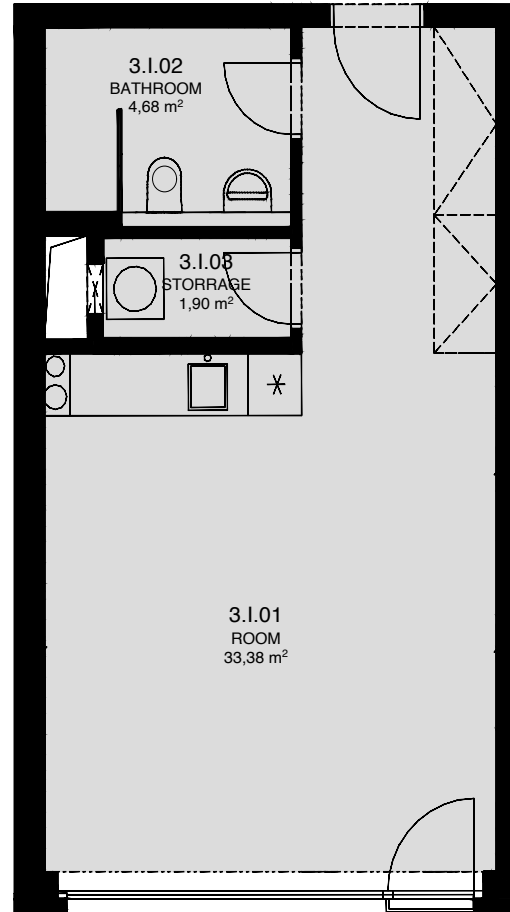

LIGHTHOUSE

Královopolská 139, Brno - Žabovřesky

TOTAL AREA: **3.1**
44,40 m²

R.N.	ROOM NAME	AREA [m ²]
01	ROOM	33,38
02	BATHROOM	4,68
03	STORAGE	1,90

Total floor area of the unit: 44,40 m²

The total floor area of the unit is given according to the Government Regulation No.366/2013 Coll. The equipment and facilities shown are only illustrative. Standard equipment is determined by the text of the concluded contract, which includes an annex with a description of the standard equipment. The indicated areas and areas are only indicative. The Seller reserves the right to change.