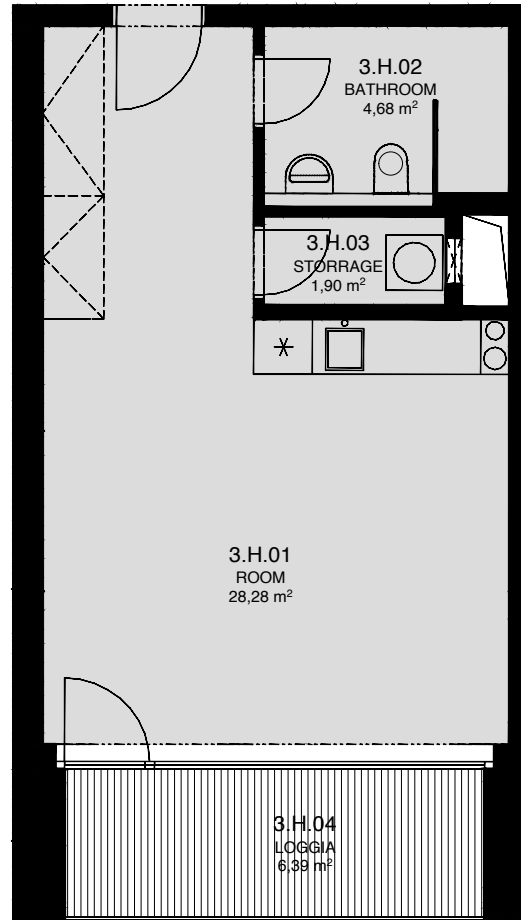

LIGHTHOUSE

Královopolská 139, Brno - Žabovřesky

TOTAL AREA: **3.H**
43,60 m²

R.N.	ROOM NAME	AREA [m ²]
01	ROOM	28,28
02	BATHROOM	4,68
03	STORAGE	1,90
04	LOGGIA	6,39

Total floor area of the unit: 37,20 m²

The total floor area of the unit is given according to the Government Regulation No.366/2013 Coll. The equipment and facilities shown are only illustrative. Standard equipment is determined by the text of the concluded contract, which includes an annex with a description of the standard equipment. The indicated areas and areas are only indicative. The Seller reserves the right to change.