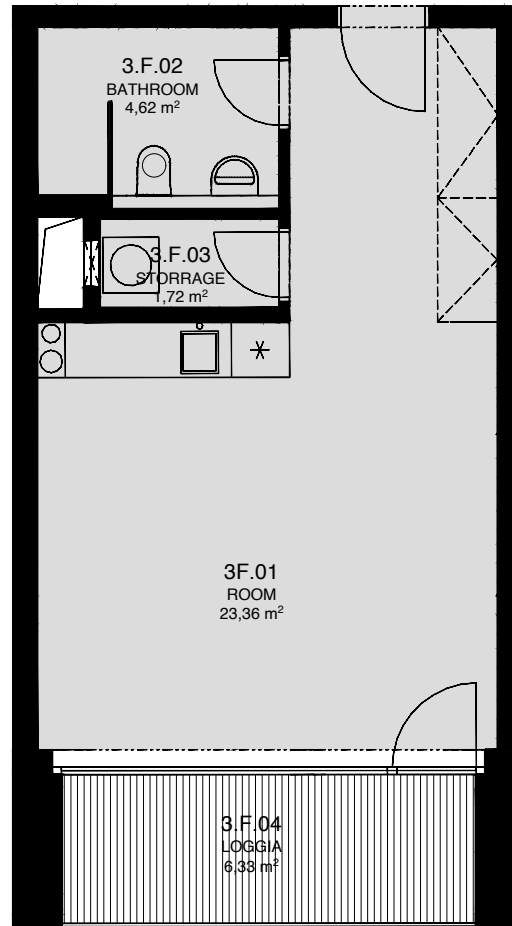

LIGHTHOUSE

Královopolská 139, Brno - Žabovřesky

3.F
TOTAL AREA: 38,80 m²

R.N.	ROOM NAME	AREA [m ²]
01	ROOM	23,36
02	BATHROOM	4,62
03	STORAGE	1,72
04	LOGGIA	6,33

3.NP

Total floor area of the unit: 32,40 m²

The total floor area of the unit is given according to the Government Regulation No.366/2013 Coll. The equipment and facilities shown are only illustrative. Standard equipment is determined by the text of the concluded contract, which includes an annex with a description of the standard equipment. The indicated areas and areas are only indicative. The Seller reserves the right to change.