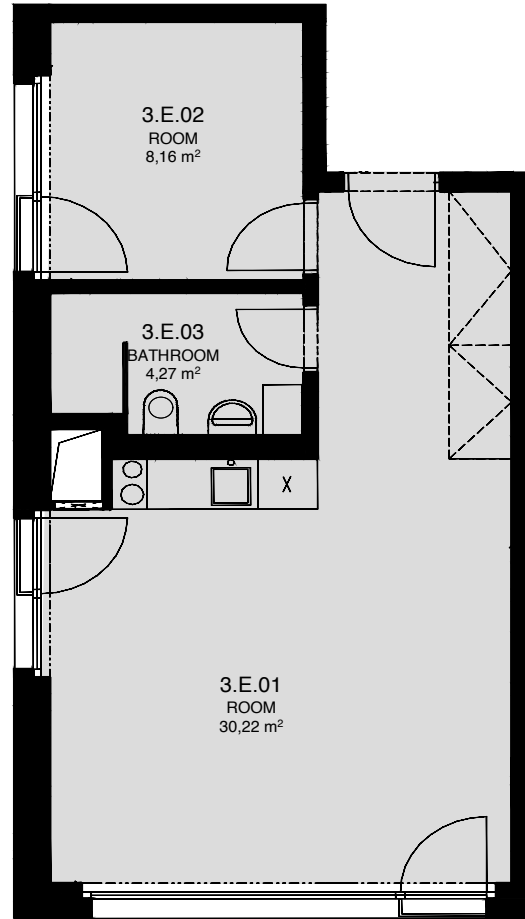

LIGHTHOUSE

Královopolská 139, Brno - Žabovřesky

TOTAL AREA: **3.E**
45,20 m²

R.N.	ROOM NAME	AREA [m ²]
01	ROOM	30,22
02	ROOM	8,16
03	BATHROOM	4,27

Total floor area of the unit: 45,20 m²

The total floor area of the unit is given according to the Government Regulation No.366/2013 Coll. The equipment and facilities shown are only illustrative. Standard equipment is determined by the text of the concluded contract, which includes an annex with a description of the standard equipment. The indicated areas and areas are only indicative. The Seller reserves the right to change.