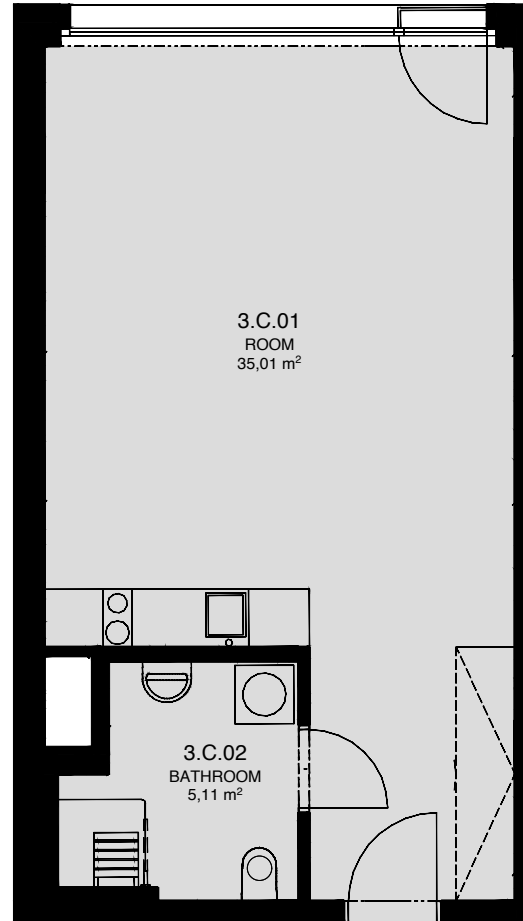

LIGHTHOUSE

Královopolská 139, Brno - Žabovřesky

TOTAL AREA: **3.C**
42,50 m²

R.N.	ROOM NAME	AREA [m ²]
01	ROOM	35,01
02	BATHROOM	5,11

Total floor area of the unit: 42,50 m²

The total floor area of the unit is given according to the Government Regulation No.366/2013 Coll. The equipment and facilities shown are only illustrative. Standard equipment is determined by the text of the concluded contract, which includes an annex with a description of the standard equipment. The indicated areas and areas are only indicative. The Seller reserves the right to change.