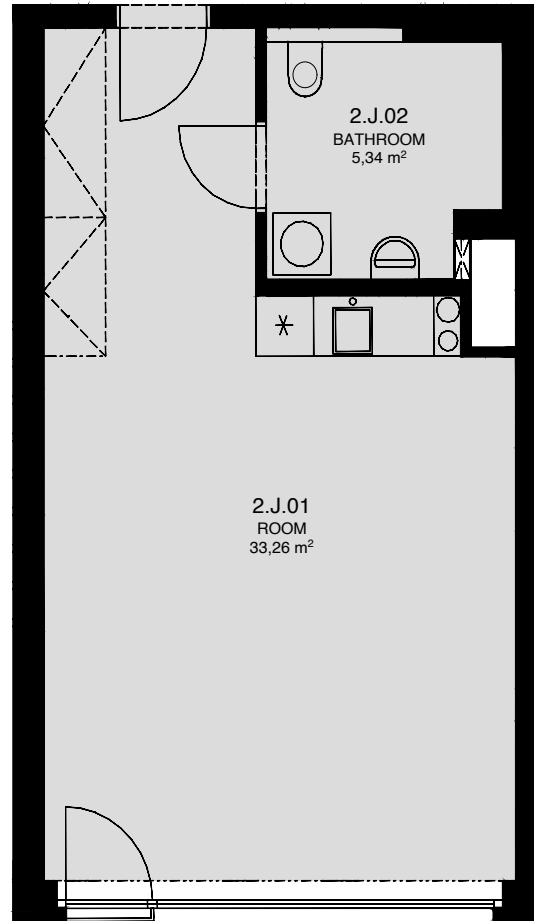

LIGHTHOUSE

Královopolská 139, Brno - Žabovřesky

TOTAL AREA: **2.J**
41,30 m²

R.N.	ROOM NAME	AREA [m ²]
01	ROOM	33,26
02	BATHROOM	5,34

2.NP

Total floor area of the unit: 41,30 m²

The total floor area of the unit is given according to the Government Regulation No.366/2013 Coll. The equipment and facilities shown are only illustrative. Standard equipment is determined by the text of the concluded contract, which includes an annex with a description of the standard equipment. The indicated areas and areas are only indicative. The Seller reserves the right to change.