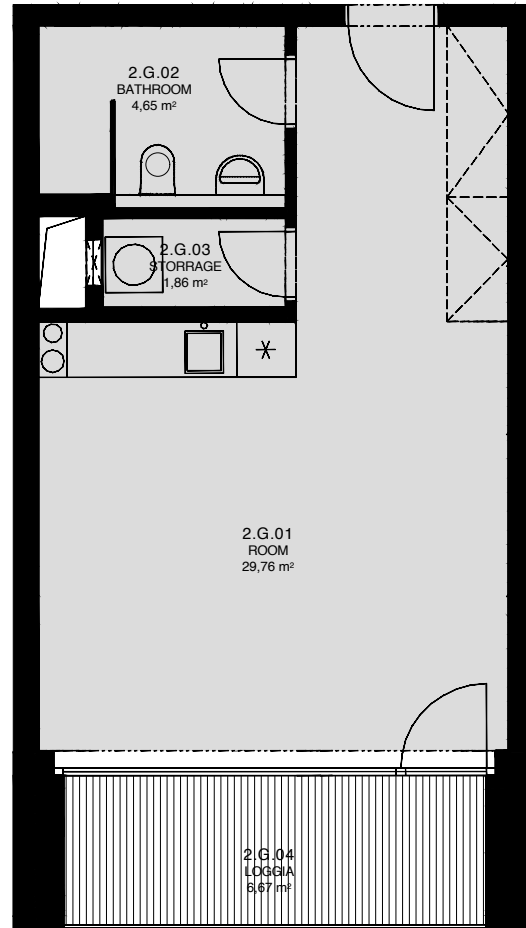

LIGHTHOUSE

Královopolská 139, Brno - Žabovřesky

TOTAL AREA: **2.G**
45,20 m²

R.N.	ROOM NAME	AREA [m ²]
01	ROOM	29,76
02	BATHROOM	4,65
03	STORAGE	1,86
04	LOGGIA	6,67

2.NP

Total floor area of the unit: 38,50 m²

The total floor area of the unit is given according to the Government Regulation No.366/2013 Coll. The equipment and facilities shown are only illustrative. Standard equipment is determined by the text of the concluded contract, which includes an annex with a description of the standard equipment. The indicated areas and areas are only indicative. The Seller reserves the right to change.