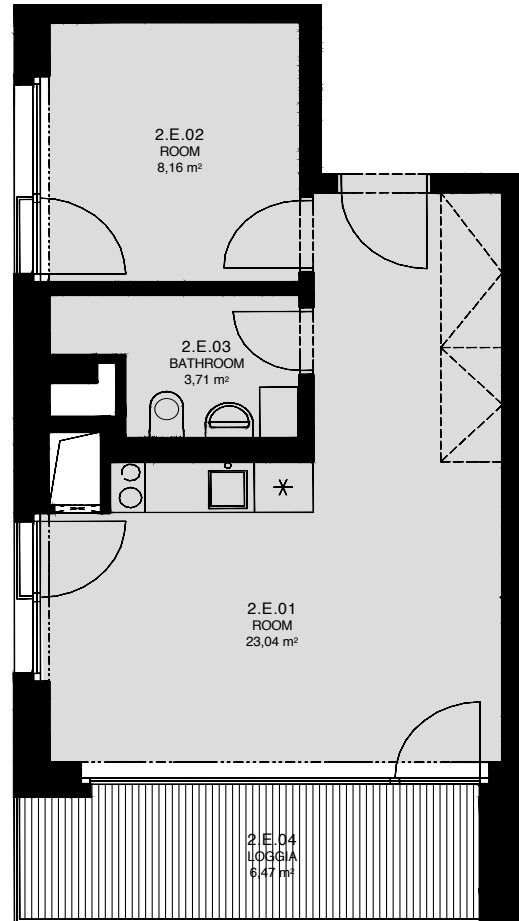

LIGHTHOUSE

Královopolská 139, Brno - Žabovřesky

2.E
TOTAL AREA: 44,80 m²

R.N.	ROOM NAME	AREA [m ²]
01	ROOM	23,04
02	ROOM	8,16
03	BATHROOM	3,71
04	LOGGIA	6,47

2.NP

Total floor area of the unit: 38,30 m²

The total floor area of the unit is given according to the Government Regulation No.366/2013 Coll. The equipment and facilities shown are only illustrative. Standard equipment is determined by the text of the concluded contract, which includes an annex with a description of the standard equipment. The indicated areas and areas are only indicative. The Seller reserves the right to change.