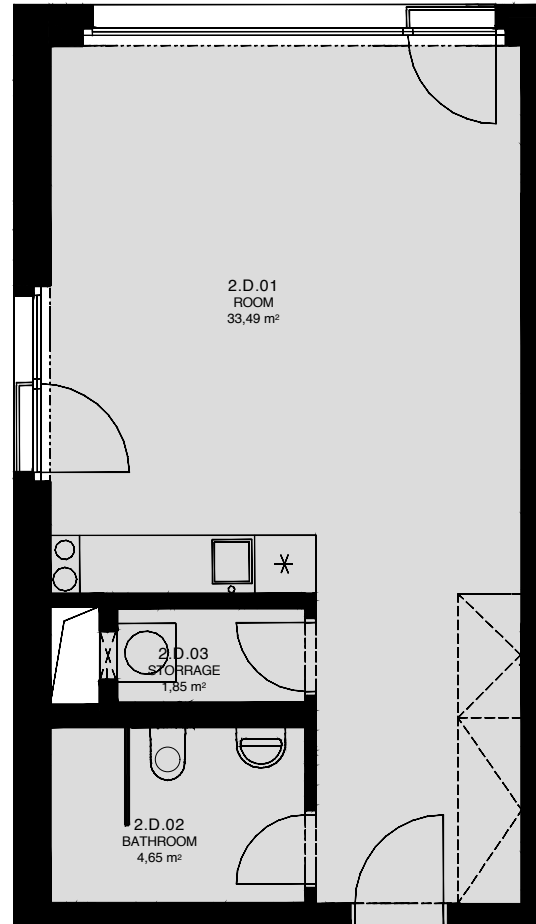

LIGHTHOUSE

Královopolská 139, Brno - Žabovřesky

2.D
TOTAL AREA: 42,20 m²

R.N.	ROOM NAME	AREA [m ²]
01	ROOM	33,49
02	BATHROOM	4,65
03	STORAGE	1,85

2.NP

Total floor area of the unit: 42,2 m²

The total floor area of the unit is given according to the Government Regulation No.366/2013 Coll. The equipment and facilities shown are only illustrative. Standard equipment is determined by the text of the concluded contract, which includes an annex with a description of the standard equipment. The indicated areas and areas are only indicative. The Seller reserves the right to change.