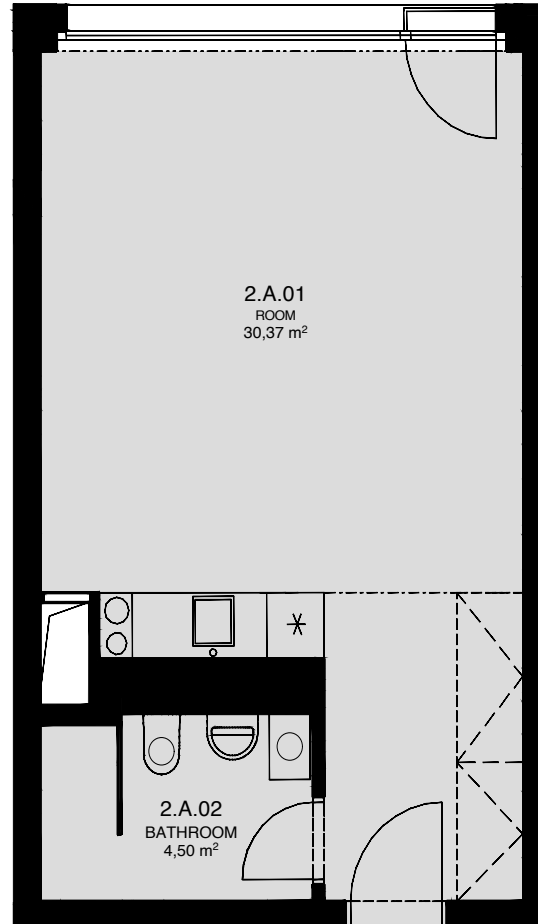

# LIGHTHOUSE

Královopolská 139, Brno - Žabovřesky

2.A  
TOTAL AREA: 37,30 m<sup>2</sup>

R.N.	ROOM NAME	AREA [m <sup>2</sup> ]
01	ROOM	30,37
02	BATHROOM	4,50

Total floor area of the unit: 37,30 m<sup>2</sup>

The total floor area of the unit is given according to the Government Regulation No.366/2013 Coll. The equipment and facilities shown are only illustrative. Standard equipment is determined by the text of the concluded contract, which includes an annex with a description of the standard equipment. The indicated areas and areas are only indicative. The Seller reserves the right to change.