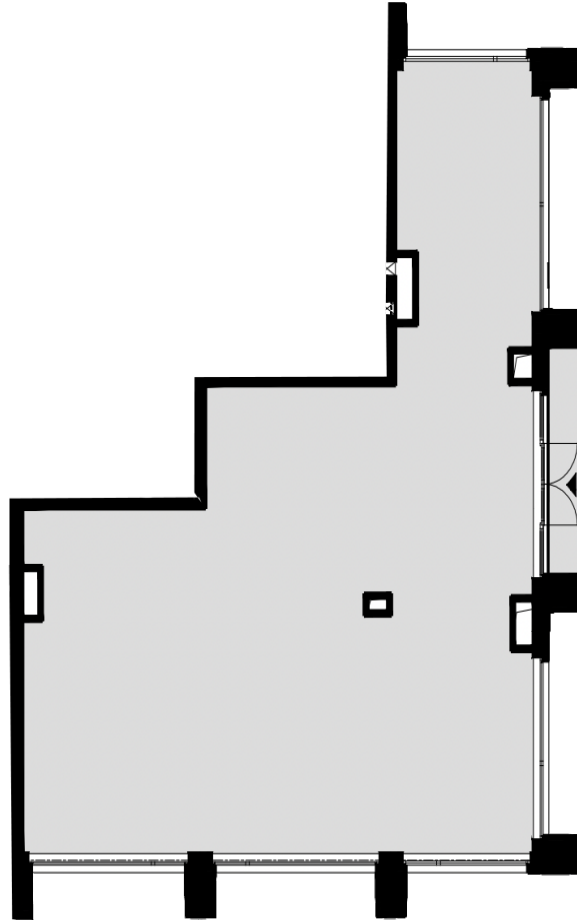

LIGHTHOUSE

Královopolská 139, Brno - Žabovřesky

OFFICE

TOTAL AREA: 157,70 m²

| R.N. | ROOM NAME | AREA [m ²] |
|------|-----------|------------------------|
| 02 | OFFICE | 153,27 |

1.NP

Total floor area of the unit:157,70 m²

The total floor area of the unit is given according to the Government Regulation No.366/2013 Coll. The equipment and facilities shown are only illustrative. Standard equipment is determined by the text of the concluded contract, which includes an annex with a description of the standard equipment. The indicated areas and areas are only indicative. The Seller reserves the right to change.