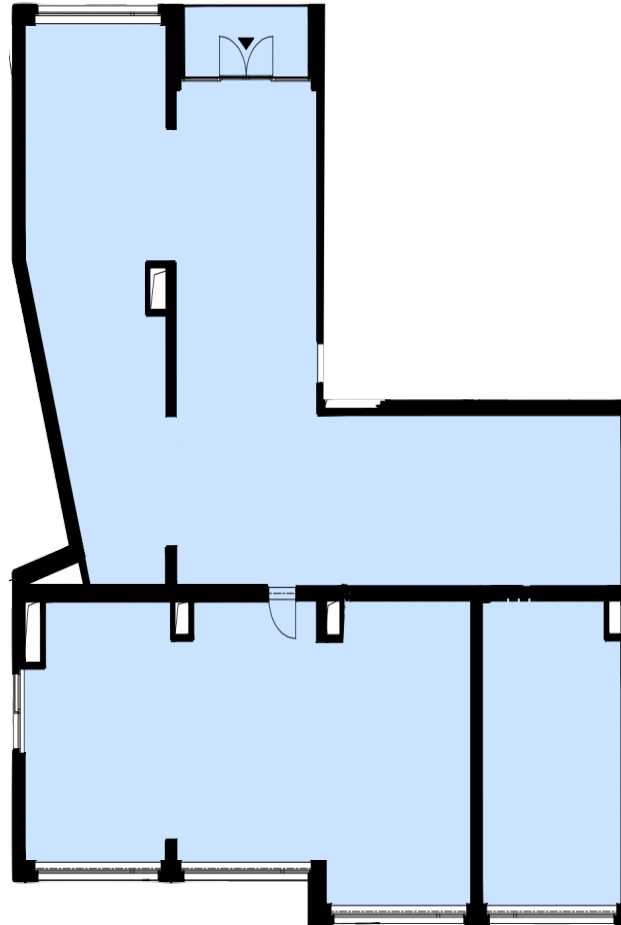

LIGHTHOUSE

Královopolská 139, Brno - Žabovřesky

ORDINATION

TOTAL AREA: 291,50 m²

R.N.	ROOM NAME	AREA [m ²]
01	ORDINATION	276,2

1.NP

Total floor area of the unit: 291,50 m²

The total floor area of the unit is given according to the Government Regulation No.366/2013 Coll. The equipment and facilities shown are only illustrative. Standard equipment is determined by the text of the concluded contract, which includes an annex with a description of the standard equipment. The indicated areas and areas are only indicative. The Seller reserves the right to change.